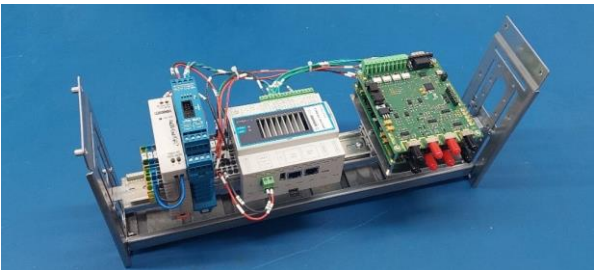

Embedded Sensors Customized

MTA | KEY

Metal Frame

XID

Rail Sensors

FORPS S49, UIC54, UIC60, UIC60 HS, Customized shapes

FORPS | FORPS HS

Road Analyzer

ANALOG

MA-
110 | 210 | 310

DIGITAL

MD-
220

Road AVC System

SL Road System
Config 1 | Config 2 | Config 3 | Config 4 | Config 5 | Config 6 | Config 7

Rail Analyzer

XD-
1100