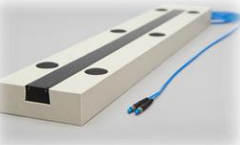

Sensor Line Product Portfolio

Road Sensors

EMBEDDED

PUR Sensors

PUR | PUR-BS

IN-FRAME

EZ Sensors

1/2/3/4 EZ

Replacement for EZ Sensor

EZR

SPECIAL FIBER OPTIC

Adhesive Sensor

SMS

Core Sensor

SPZ

CUSTOMIZED

Embedded Sensors Customized

MTA | KEY

Metal Frame

XID

Rail Sensors

FORPS S49, UIC54, UIC60, UIC60 HS, Customized shapes

FORPS | FORPS HS

Road Analyzer